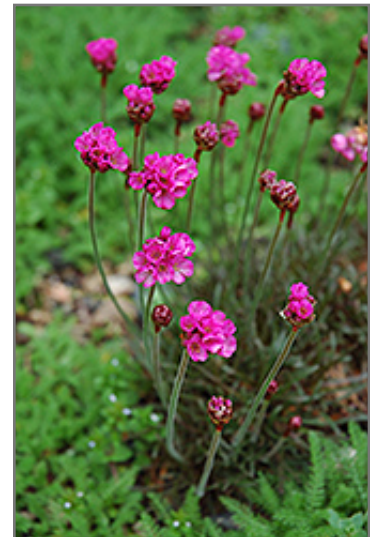

*Dusseldorf Pride Sea Thrift flowers
Photo courtesy of NetPS Plant Finder*